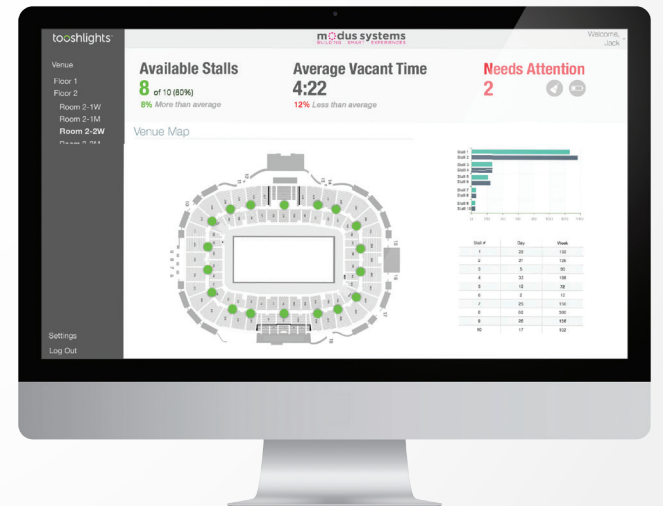

“Tooshlights® at our venue have really improved the flow of traffic in the restroom facilities. There is no more standing in line waiting for stalls that are actually sitting unoccupied. Our patrons have definitely noticed the difference!”

## The Smart Restroom will soon be even smarter...

With a subscription to our Modus System online cloud service, you can view data such as stall occupancy and usage, statistics, connection state, server health and even battery life, all in real time.